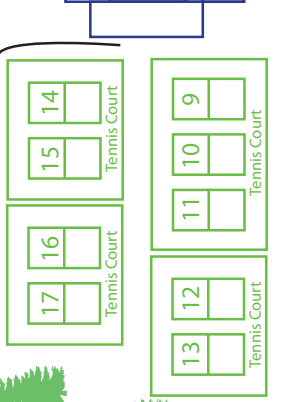

Town Lane

EHSC @ SPORTIME Multisport Camp
150 Town Lane
East Hampton, NY 11937

Multisport Camp
Drop Off / Pick Up
(6 - 9 year-olds)

Multi-Sport Camp

Multi-Sport QuickStart Court

Main Parking
Pre-school Drop Off / Pick Up
(3 - 5 year-olds)

Preschool Camp

SPORTIME Amagansett
320 Abrahams Path
East Hampton, NY 11937

Abrahams Path

Multi-Sport Arena

Arena and Terry King Field
385 Abrahams Path
Amagansett, NY 11930

Multisport Camp Drop Off / Pick Up
(10-13 year-olds)

Parking

Outdoor Basketball

Terry King Baseball Field

A - Tennis Desk / Pro Shop
B - Camp Administrative Office
C - Cafe