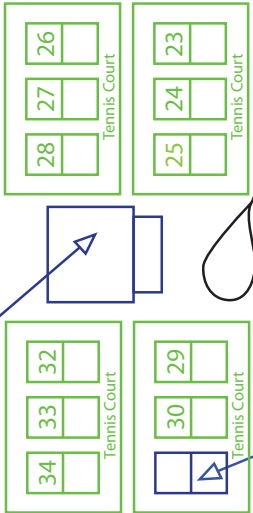

Town Lane

EHSC @ SPORTIME Multisport Camp
150 Town Lane
East Hampton, NY 11937

Multisport Camp
Drop Off / Pick Up
(6 - 9 year-olds)

Multi-Sport Camp

Multi-Sport QuickStart Court

Main Parking
Pre-school Drop Off / Pick Up
(3 - 5 year-olds)

Preschool Camp

SPORTIME Amagansett
320 Abrahams Path
East Hampton, NY 11937

Abrahams Path

Multi-Sport Arena

Arena and Terry King Field
385 Abrahams Path
Amagansett, NY 11930

Multisport Camp Drop Off / Pick Up
(10-13 year-olds)